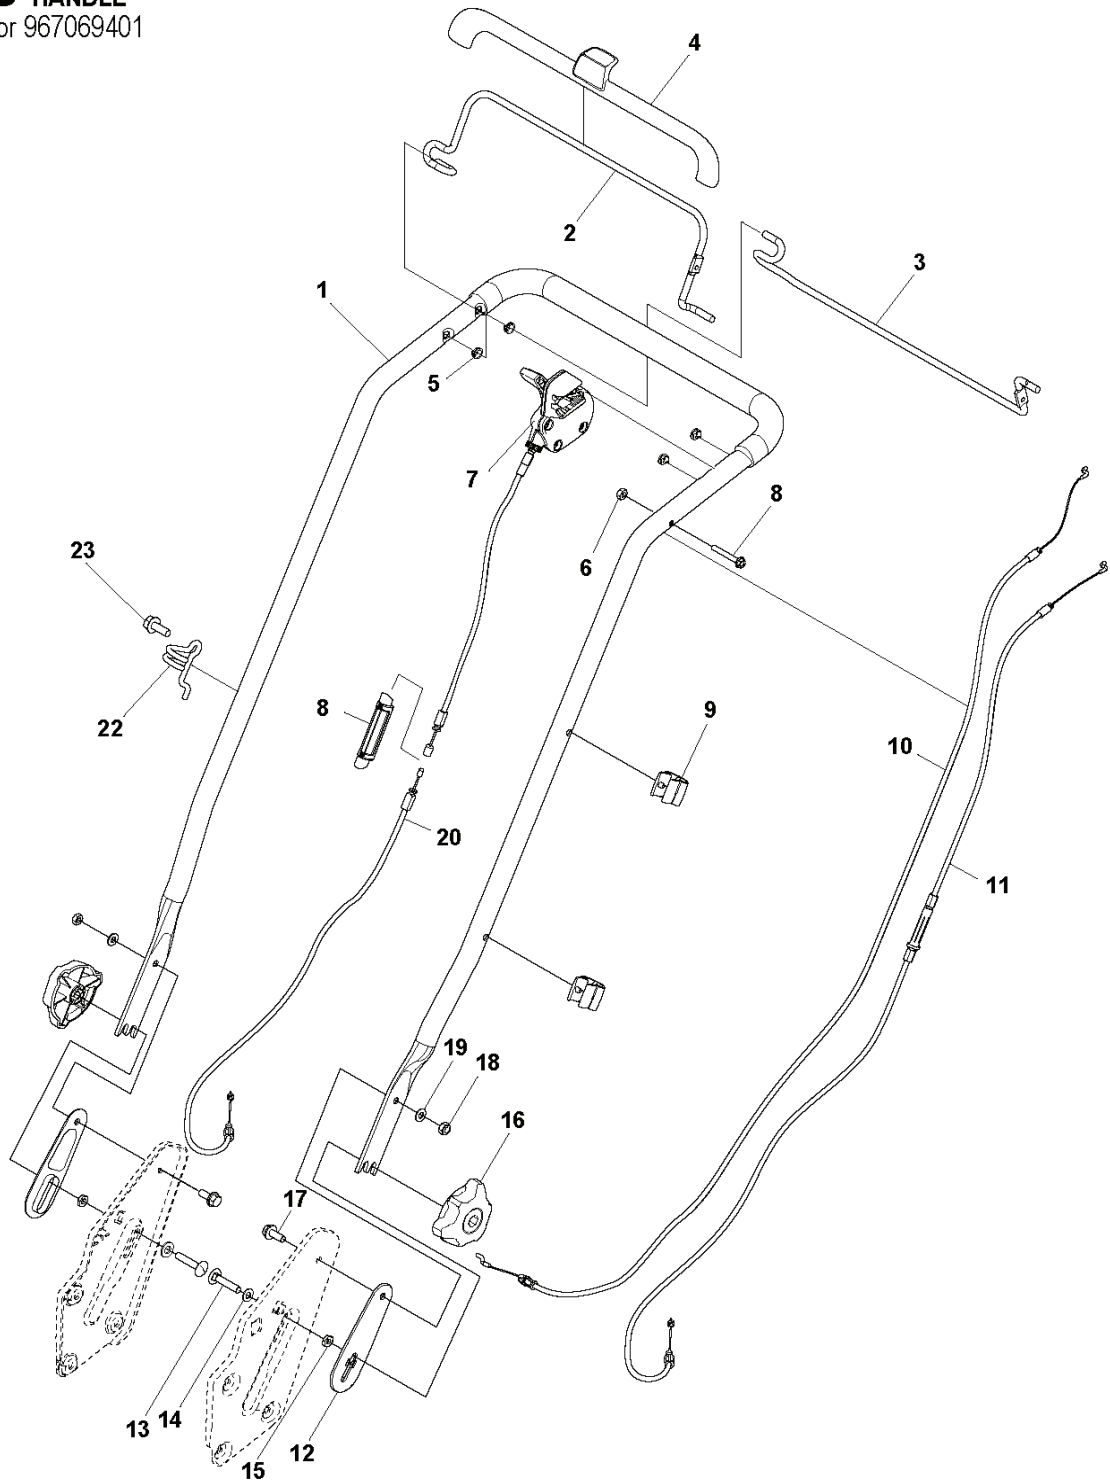

B LC300
HANDLE
For 967069401

LAWN MOWERS: CONSUMER WALK-BEHINDS

PXM_REF	PXM_PARTNO	DESCRIPTION	PXM_REMARK	QTY.
1	589695801	HANDLE ASSY		1
2	587101702	BAIL		1
3	587101802	BAIL		1
4	587102503	GRIP		1
5	503320902	BUSHING		4
6	732251601	HEXAGON LOCKING NUT		1
7	582512002	CONTROL		1
8	582904001	CONNECTOR		1
9	579134601	CABLE HOLDER		2
10	582105301	WIRE		1
11	582105201	WIRE		1
12	587780401	WASHER		2
13	588157302	BOLT		2
14	588157401	WASHER		2
15	731431801	HEXAGON THIN NUT		2
16	587237201	KNOB		2
17	506570104	SCREW EHHFM		2
18	732211801	LOCK NUT		2
19	734182051	WASHER		2
20	582873801	WIRE		1
22	587102701	EYELET		1
23	725236861	SCREW EHHFT		0