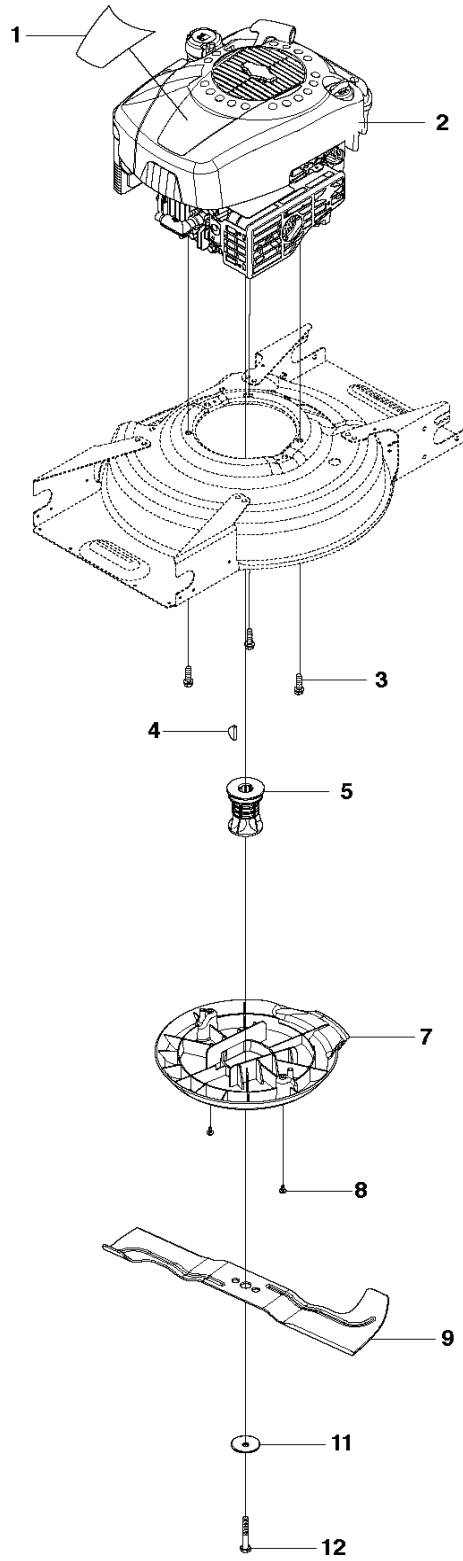

PXM_REF	PXM_PARTNO	DESCRIPTION	PXM_REMARK	QTY.
1	502245901	AXLE		1
2	502244701	SPRING		1
3	504598101	COVER LID		1
4	502435301	SCREW ITXPANT		1
5	575885501	WASHER		1
6	501967701	HATCH		1
7	501987701	GRASSBAG		1
8	505396701	CHUTE		1
10	502305001	CAP NUT		2
11	505198401	WASHER		2
12	505156101	SCREW		2
13	732251601	HEXAGON LOCKING NUT		2
14	505198401	WASHER		2
15	505557701	SCREW ITXPANTT		2
16	502435301	SCREW ITXPANT		7
17	501987601	GRASSBAG		1
18	502447101	GRASSBAG		1
19	505396901	CHUTE		1

D LC300
COLLECT PARTS
For 967069401

LAWN MOWERS: CONSUMER WALK-BEHINDS

PXM_REF	PXM_PARTNO	DESCRIPTION	PXM_REMARK	QTY.
1	501856601	GRASSBAG		1
2	501716001	BAG FRAME		1
3	588188502	HANDLE		1
4	588188402	HANDLE		1
5	502435301	SCREW ITPANT		1

C LC300
Engine
For 967069401

LAWN MOWERS: CONSUMER WALK-BEHINDS

PXM_REF	PXM_PARTNO	DESCRIPTION	PXM_REMARK	QTY.
1	TBD	TBD	Engine B&S 675Exi (103M020066H1)	1
2	578295101	SLEEVE		3
3	578294801	SCREW EHHFT		3
4	582286901	BLADE SUPPORT		1
5	503259401	WASHER		1 16
6	579797210	BLADE		1
7	503332501	SPRING		1
8	589693501	TRANSMISSION KIT	Delivered with 4pcs circlips	1
9	501869702	PINION		1
10	501869701	PINION		1
11	735311401	CIRCLIP		2 8
12	589324605	BELT		1
13	582356902	SLEEVE		1
14	582041101	PIN		2
15	582178901	PULLEY ASSY		1
16	589692601	BOLT		1
19	597730801	VARIATOR		1

C LC 353V
Engine
For 967239101

LAWN MOWERS: CONSUMER WALK-BEHINDS

PXM_REF	PXM_PARTNO	DESCRIPTION	PXM_REMARK	QTY.
1	516043608	LABEL		1
2	.	TBD	100602-0164-B8,B&S	1
3	531212851	SCREW		3
4	504460501	WOODRUF KEY		1
5	504591302	BLADE SUPPORT		1
7	501968101	BELT COVER		1
8	505524601	SCREW ITXPANTT		2
9	510436410	MOWER BLADE		1
11	531207237	WASHER		1
12	531206649	SCREW		1