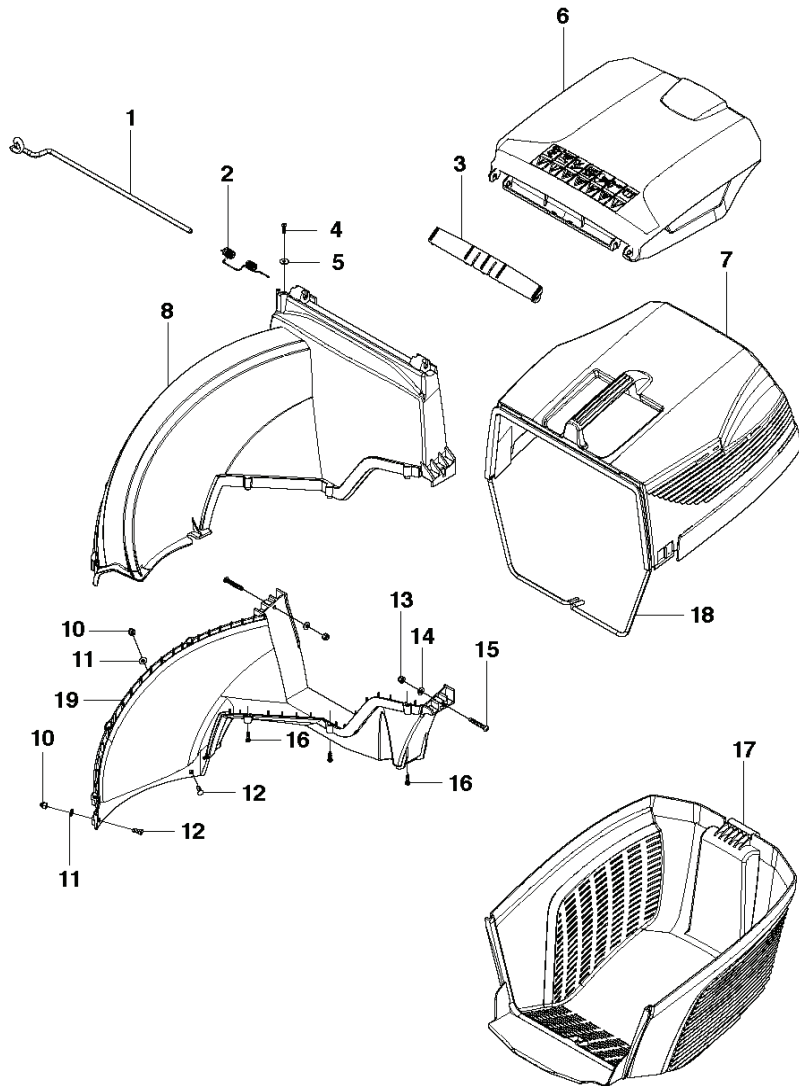

SPARE PARTS CATALOGUE

LAWN MOWERS: CONSUMER WALK-BEHINDS: HUSQVARNA LC 353V

Spare Parts List

SPARE PARTS LIST

LAWN MOWERS: CONSUMER WALK-
BEHINDS

HUSQVARNA LC 353V

D LC 353V
Collect parts
For 967239101

LAWN MOWERS: CONSUMER WALK-BEHINDS

PXM_REF	PXM_PARTNO	DESCRIPTION	PXM_REMARK	QTY.
1	502245901	AXLE		1
2	502244701	SPRING		1
3	504598101	COVER LID		1
4	502435301	SCREW ITXPANT		1
5	575885501	WASHER		1
6	501967701	HATCH		1
7	501987701	GRASSBAG		1
8	505396701	CHUTE		1
10	502305001	CAP NUT		2
11	505198401	WASHER		2
12	505156101	SCREW		2
13	732251601	HEXAGON LOCKING NUT		2
14	505198401	WASHER		2
15	505557701	SCREW ITXPANTT		2
16	502435301	SCREW ITXPANT		7
17	501987601	GRASSBAG		1
18	502447101	GRASSBAG		1
19	505396901	CHUTE		1

D LC300
COLLECT PARTS
For 967069401

LAWN MOWERS: CONSUMER WALK-BEHINDS

PXM_REF	PXM_PARTNO	DESCRIPTION	PXM_REMARK	QTY.
1	501856601	GRASSBAG		1
2	501716001	BAG FRAME		1
3	588188502	HANDLE		1
4	588188402	HANDLE		1
5	502435301	SCREW ITPANT		1

C LC300
Engine
For 967069401

LAWN MOWERS: CONSUMER WALK-BEHINDS

PXM_REF	PXM_PARTNO	DESCRIPTION	PXM_REMARK	QTY.
1	TBD	TBD	Engine B&S 675Exi (103M020066H1)	1
2	578295101	SLEEVE		3
3	578294801	SCREW EHHFT		3
4	582286901	BLADE SUPPORT		1
5	503259401	WASHER		1 16
6	579797210	BLADE		1
7	503332501	SPRING		1
8	589693501	TRANSMISSION KIT	Delivered with 4pcs circlips	1
9	501869702	PINION		1
10	501869701	PINION		1
11	735311401	CIRCLIP		2 8
12	589324605	BELT		1
13	582356902	SLEEVE		1
14	582041101	PIN		2
15	582178901	PULLEY ASSY		1
16	589692601	BOLT		1
19	597730801	VARIATOR		1