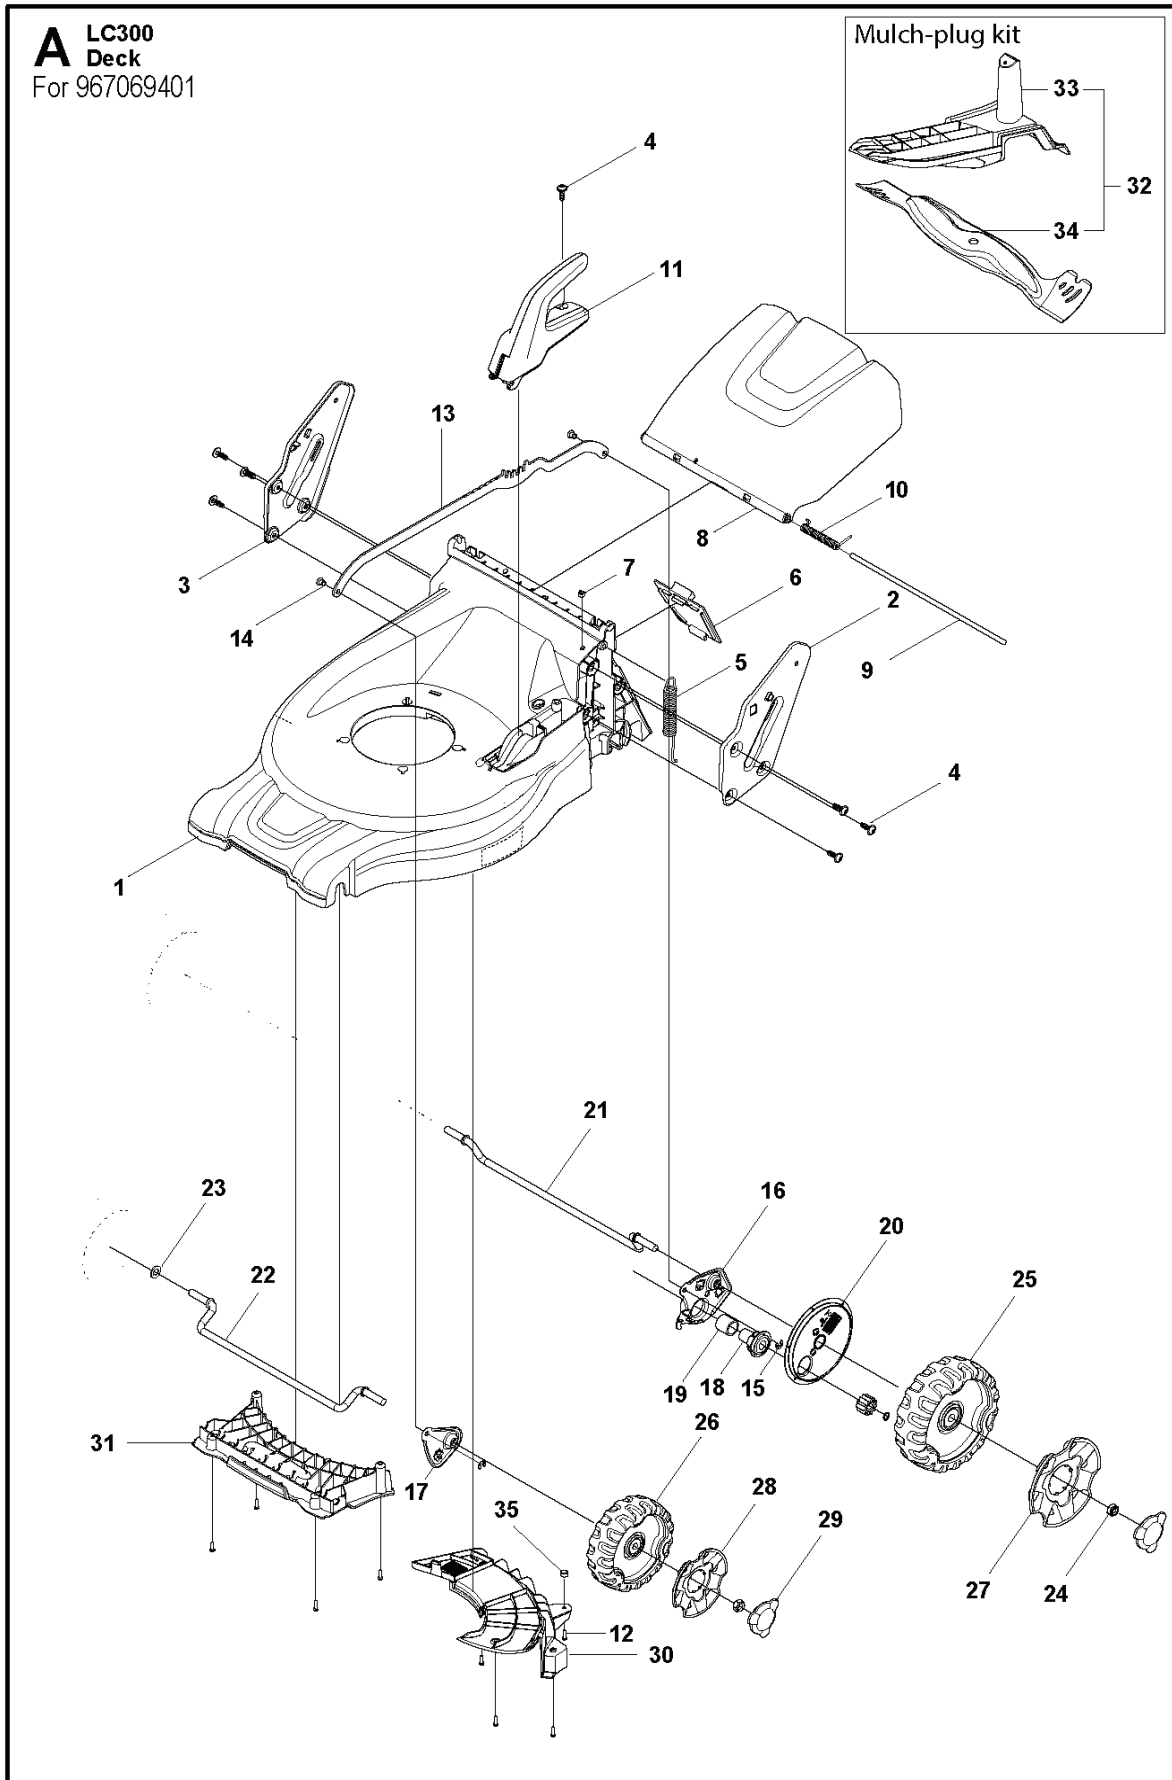

LAWN MOWERS: CONSUMER WALK-BEHINDS

PXM_REF	PXM_PARTNO	DESCRIPTION	PXM_REMARK	QTY.
1	501704801	CHASSIS		1
2	587212102	HANDLE SUPPORT		1
3	587212302	HANDLE SUPPORT		1
4	578175802	SCREW ITXPANT		7
5	588827701	SPRING		1
6	587095401	COVER		1
7	579317401	STRAP		1
8	501716101	HATCH		1
9	586984602	AXLE		1
10	587101501	SPRING		1
11	587101403	HATCH		1
12	502435301	SCREW ITXPANT		3
13	588827801	ROD		1
14	587687001	SHAFT		2
15	735311220	E-CLIP		2
16	587072501	LINK ARM		2
17	587072401	LINK ARM		1
18	501861001	BUSHING		2
19	579682802	TUBE		2
20	588751801	DUST COVER		2
21	587072603	WHEEL AXLE		1
22	587072604	WHEEL AXLE		1
23	577092801	WASHER		1
24	587990901	NUT		4
25	588749601	WHEEL ASSY		2
26	588749701	WHEEL ASSY		2
27	588752001	HUB CAP		2
28	588752101	HUB CAP		2
29	584159401	NUT CAP		4
30	501715501	BELT COVER		1
31	501910301	SKID PLATE		1
32	582680601	MULCH KIT		1
33	582362701	MULCH PLUG		1 32
34	588903910	MOWER BLADE		1 32
35	582333101	DISTANCE		1