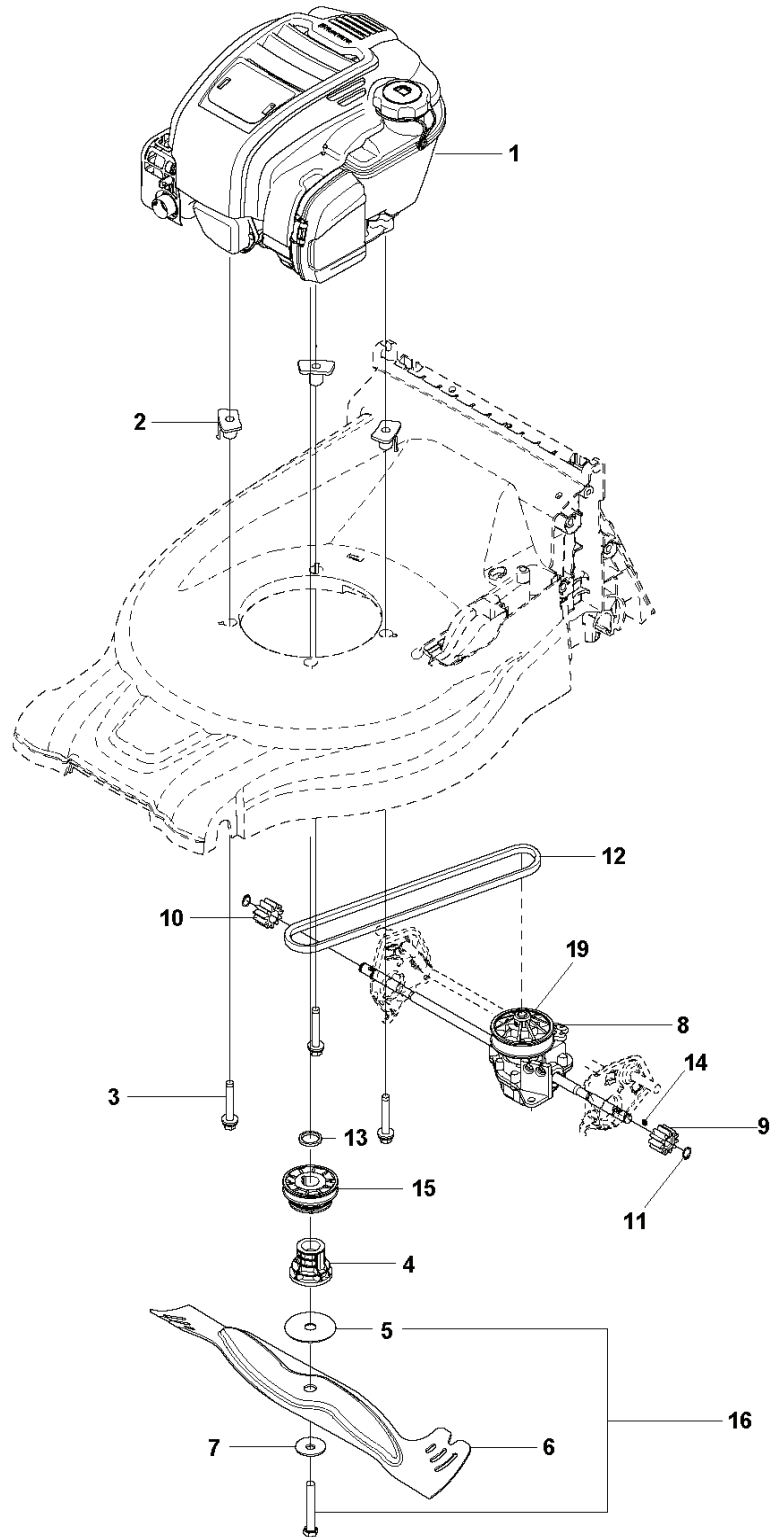

PXM_REF	PXM_PARTNO	DESCRIPTION	PXM_REMARK	QTY.
1	502245901	AXLE		1
2	502244701	SPRING		1
3	504598101	COVER LID		1
4	502435301	SCREW ITXPANT		1
5	575885501	WASHER		1
6	501967701	HATCH		1
7	501987701	GRASSBAG		1
8	505396701	CHUTE		1
10	502305001	CAP NUT		2
11	505198401	WASHER		2
12	505156101	SCREW		2
13	732251601	HEXAGON LOCKING NUT		2
14	505198401	WASHER		2
15	505557701	SCREW ITXPANTT		2
16	502435301	SCREW ITXPANT		7
17	501987601	GRASSBAG		1
18	502447101	GRASSBAG		1
19	505396901	CHUTE		1

D LC300
COLLECT PARTS
For 967069401

LAWN MOWERS: CONSUMER WALK-BEHINDS

PXM_REF	PXM_PARTNO	DESCRIPTION	PXM_REMARK	QTY.
1	501856601	GRASSBAG		1
2	501716001	BAG FRAME		1
3	588188502	HANDLE		1
4	588188402	HANDLE		1
5	502435301	SCREW ITPANT		1

C LC300
Engine
For 967069401

LAWN MOWERS: CONSUMER WALK-BEHINDS

PXM_REF	PXM_PARTNO	DESCRIPTION	PXM_REMARK	QTY.
1	TBD	TBD	Engine B&S 675Exi (103M020066H1)	1
2	578295101	SLEEVE		3
3	578294801	SCREW EHHFT		3
4	582286901	BLADE SUPPORT		1
5	503259401	WASHER		1 16
6	579797210	BLADE		1
7	503332501	SPRING		1
8	589693501	TRANSMISSION KIT	Delivered with 4pcs circlips	1
9	501869702	PINION		1
10	501869701	PINION		1
11	735311401	CIRCLIP		2 8
12	589324605	BELT		1
13	582356902	SLEEVE		1
14	582041101	PIN		2
15	582178901	PULLEY ASSY		1
16	589692601	BOLT		1
19	597730801	VARIATOR		1

C LC 353V
Engine
For 967239101

LAWN MOWERS: CONSUMER WALK-BEHINDS

PXM_REF	PXM_PARTNO	DESCRIPTION	PXM_REMARK	QTY.
1	516043608	LABEL		1
2	.	TBD	100602-0164-B8,B&S	1
3	531212851	SCREW		3
4	504460501	WOODRUF KEY		1
5	504591302	BLADE SUPPORT		1
7	501968101	BELT COVER		1
8	505524601	SCREW ITXPANTT		2
9	510436410	MOWER BLADE		1
11	531207237	WASHER		1
12	531206649	SCREW		1